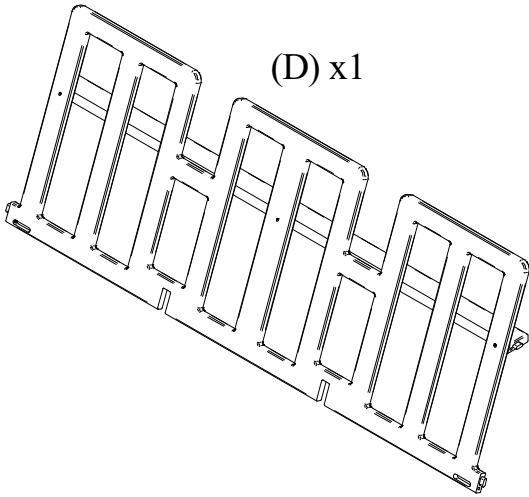

Nordic Sofa (HB and LB)  
Canapé nordique (HB et LB)  
Sofá Nórdico (HB y LB)

Assembly Instructions  
instructions de montage  
Instrucciones de montaje

BERLIN  
GARDENS

(A) x1

(B) x1

(C) x2

(D) x1

(E) x6

(F) x2

(G) x4

(H) x3

Hardware Included  
Matériel inclus  
Herrajes incluidos

(38134) x22

(4834) x6

(214112) x32

(95326) x1