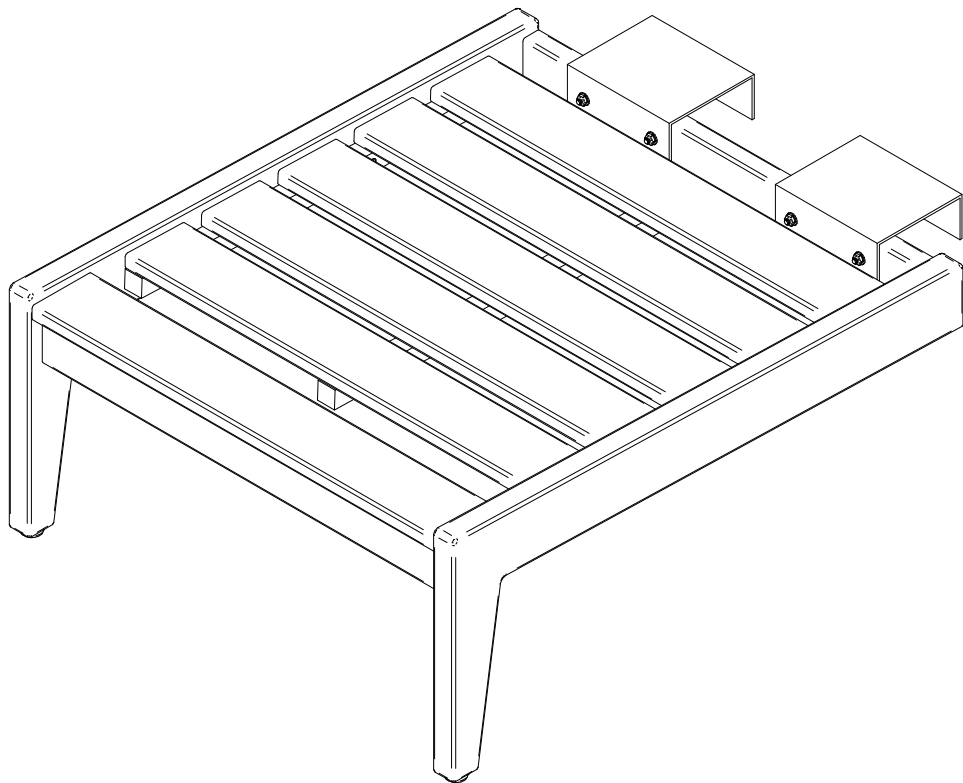

Mayhew Add On Chaise  
Mayhew Add On Chaise longue  
Chaise longue Mayhew

Assembly Instructions  
instructions de montage  
Instrucciones de montaje

BERLIN  
GARDENS

(A) x1

(B) x2

Hardware Included  
Matériel inclus  
Herrajes incluidos

(9532) x1

(95321) x1

(214112) x4

(6114) x4

1

(A) x1  
(B) x2

(214112) x4

(6114) x4